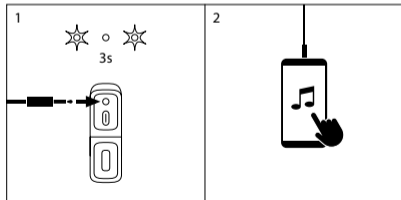

CONTROL BUTTONS

- 1 Volume -
  ⏮
- 2 ON/OFF
  Play / Pause
- 3 Volume +
  ⏭
- 4 TWS
  Pair / Unpair
- 5 Jack 3.5mm AUX input
- 6 USB-C charging port

AUX IN