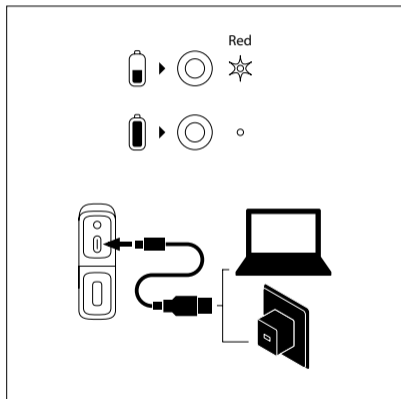

HOW TO CHARGE?