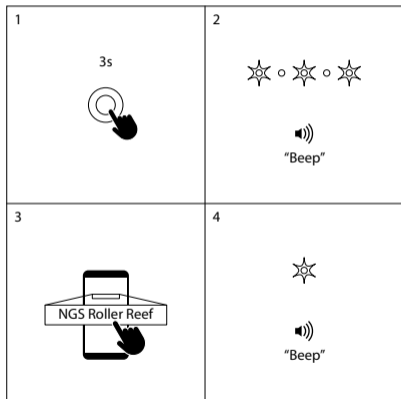

BLUETOOTH MODE