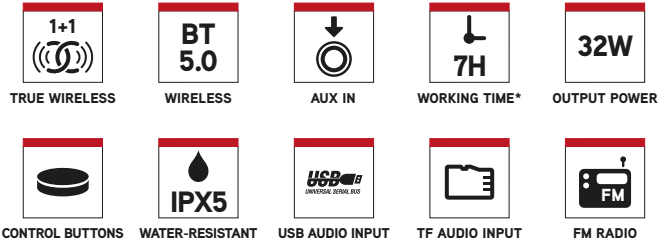

DESCRIPTION

- Speaker compatible with Bluetooth technology which enables 2 units to be connected wirelessly at the same time.
- Water resistant, in accordance with the IPX5 standard rating.
- High quality sound thanks to its high power output.
- It has FM radio, audio player via USB or TF card and auxiliary input.
- Its 6000mAh battery allows up to 7 hours of playback at 70% volume with LED lights On and up to 20 hours with LED lights Off.
- It has 7 different lighting modes.
- Includes carrying strap.

MAIN CHARACTERISTICS

- Compatible with bluetooth 5.0
- True Wireless Stereo (TWS)
- Output power: 32W (2 x 16W)
- Water resistant: IPX5
- Battery: Ion-Li 6000mAh/7.4V
- Working time: 7 hours*
- Input power: USB typeC 5V/1A
- USB / TF / AUX IN audio inputs
- FM radio
- RMS power: 16W
- Working distance: up to 10 meters