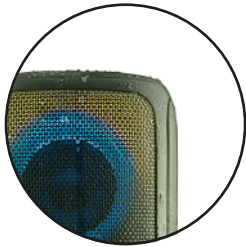

ROLLER BEAST

OUTDOOR WIRELESS PORTABLE SPEAKER

GIFTBOX:
BLACK: 8435430621693
CORAL: 8435430622188
AZURE: 8435430622195
GREEN: 8435430622201

EXPORT CARTON:
BLACK: 8435430621709
CORAL: 8435430622737
AZURE: 8435430622744
GREEN: 8435430622751

DESCRIPTION

- Speaker compatible with Bluetooth technology which enables 2 units to be connected wirelessly at the same time.
- Water resistant, in accordance with the IPX5 standard rating.
- High quality sound thanks to its high power output.
- It has FM radio, audio player via USB or TF card and auxiliary input.
- Its 6000mAh battery allows up to 7 hours of playback at 70% volume with LED lights On and up to 20 hours with LED lights Off.
- It has 7 different lighting modes.
- Includes carrying strap.

MAIN CHARACTERISTICS

- Compatible with bluetooth 5.0
- True Wireless Stereo (TWS)
- Output power: 32W (2 x 16W)
- Water resistant: IPX5
- Battery: Ion-Li 6000mAh/7.4V
- Working time: 7 hours*
- Input power: USB typeC 5V/1A
- USB / TF / AUX IN audio inputs
- FM radio
- RMS power: 16W
- Working distance: up to 10 meters