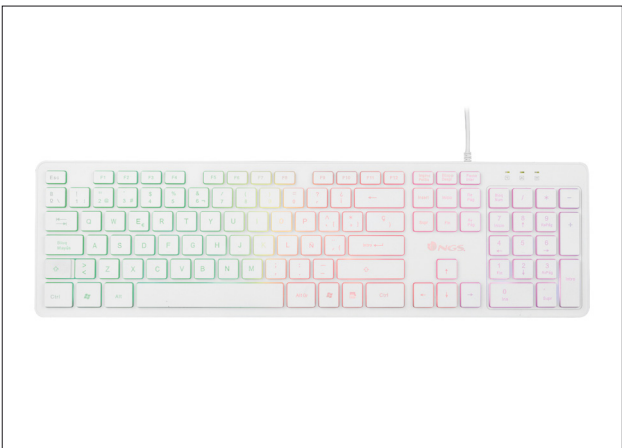

Sprite Kit

Product's pictures