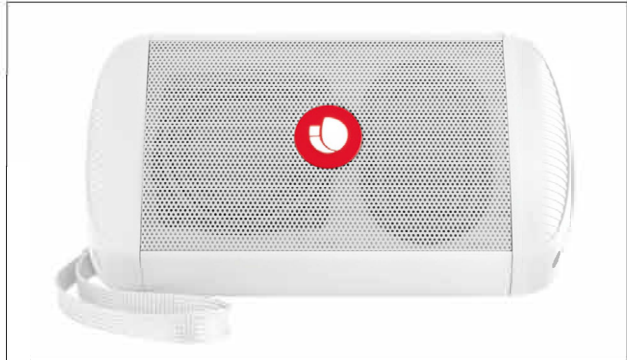

Roller Ride

Product's pictures