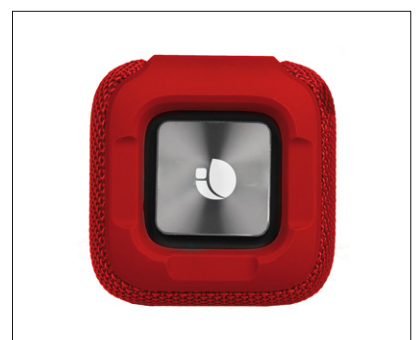

Roller Coaster

Product's pictures