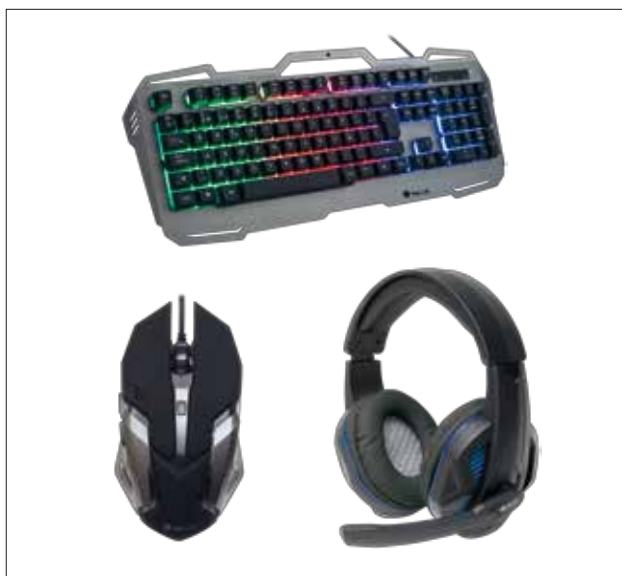

GBX-1500

Reference: GBX-1500

Description

Mouse

6 buttons with scroll wheel
 DPI: 1000-1200-1800-2400
 Suitable for both hands
 Key's lifetime: 20 million clicks
 Teflon feet
 7 color LED lights

Keyboard

Metal cover
 RGB lights
 Multimedia keys

Headset

Blue LED light
 Volume control
 Drive diameter: 50mm
 Impedance: 320hm
 Sensitivity: 114dB +/- 3dB
 Cable length: 2.2m

Package contents

- Mouse GBX-1500
- Keyboard GBX-1500
- Headphone GBX-1500
- Installation guide
- 2 years warranty card