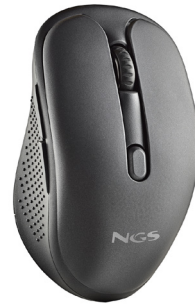

EVO PEEP

WIRELESS RECHARGEABLE LASER MULTIMODE MOUSE

GIFTBOX: 8435430624236

EXPORT CARTON: 8435430624243

RECHARGEABLE

MULTI-DEVICE

LASER

2.4GHz/
BT 5.0 / BT 5.1

1200 / 1600 /
2400 / 3200 DPI

SILENT BUTTONS

USB-A

DESCRIPTION

Rechargeable laser mouse with multimode wireless connection. 2.4Ghz + Bluetooth 5.0 + Bluetooth 5.1. Enables you to connect up to 3 devices and change (pair automatically) among them.

MAIN CHARACTERISTICS

- 2.4Ghz + Bluetooth 5.0 + Bluetooth 5.1
- Rechargeable
- Laser
- 1200, 1600, 2400, 3200DPI
- Silent keys
- Scroll wheel + 5 buttons
- Wireless frequency: 2.402Ghz – 2.480Ghz
- Max RF output power: 10.09dBm

PACKAGE CONTENTS

- EVO PEEP
- USB-A nano receiver
- USB-A to USB-C charging cable
- 1x AA 600mAh rechargeable battery

LOGISTIC DATA

Dimensions (mm) and weight (g)

	W	D	H	🔒
- External box:	176	230	130	-
- Package:	78	42	110	-
- Product:	62	38	105	-
- Units per pallet:	2400			
- Units per box:	10			
- Boxes per pallet:	240			
- Boxes on base:	20			
- Boxes in height:	12			