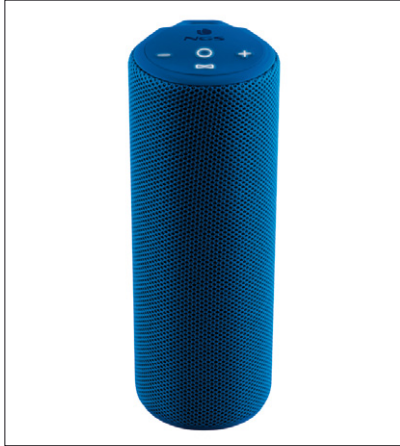

Roller Reef

Reference: Roller Reef Blue
Roller Reef Red

Description

Compatible with bluetooth 5.0
 Waterproof IP67
 AUX IN input
 Output peak power: 20W (2 x 10W)
 True Wireless Stereo (connects two identical speakers at the same time and doubles the power)
 Working time: 20 hours*
 Battery: LI-Ion 2000mAh
 RMS: 10W (2 x 5W)
 Working range: 10 meters
 Control buttons with lights

* 4 hours at 100% volume
 20 hours at 70% volume
 40 hours at 50% volume

Package contents

- Roller Reef
- USB charging cable
- Installation guide
- 2 years warranty card

Logistic data

| | Width | Height | Depth | Weight |
|---------------------|--------|--------|--------|--------|
| External Box | 350 mm | 250 mm | 215 mm | g |
| Package | 112 mm | 232 mm | 97 mm | g |
| Product | 74 mm | 200 mm | 88 mm | g |

Blue **Red**

Package's bar code: 8435430618648 8435430618662

External box' bar code: 8435430618655 8435430618679

Roller Reef

Product's pictures

Package's pictures