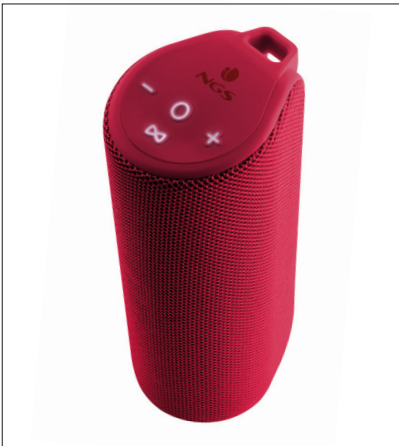

Roller Reef

Reference: Roller Reef Blue
Roller Reef Red

Description

Compatible with bluetooth 5.0
 Waterproof IP67
 AUX IN input
 Output peak power: 20W (2 x 10W)
 True Wireless Stereo (connects two identical speakers at the same time and doubles the power)
 Working time: 20 hours*
 Battery: LI-Ion 2000mAh
 RMS: 10W (2 x 5W)
 Working range: 10 meters
 Control buttons with lights

* 4 hours at 100% volume
 20 hours at 70% volume
 40 hours at 50% volume

Package contents

- Roller Reef
- USB charging cable
- Installation guide
- 2 years warranty card

Logistic data

| | Width | Height | Depth | Weight |
|---------------------|--------|--------|--------|--------|
| External Box | 350 mm | 250 mm | 215 mm | g |
| Package | 112 mm | 232 mm | 97 mm | g |
| Product | 74 mm | 200 mm | 88 mm | g |

Blue **Red**

Package's bar code: 8435430618648 8435430618662

External box' bar code: 8435430618655 8435430618679

Roller Reef

Product's pictures

Package's pictures