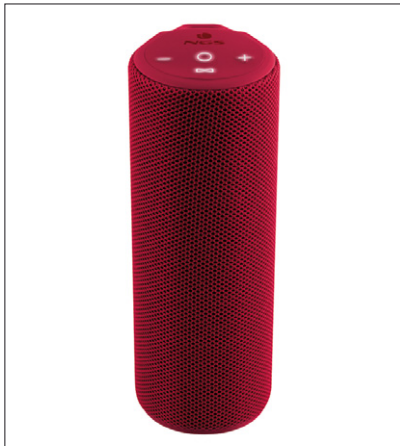

Roller Reef

Reference: Roller Reef Blue
Roller Reef Red

Description

Compatible with bluetooth 5.0
 Waterproof IP67
 AUX IN input
 Output peak power: 20W (2 x 10W)
 True Wireless Stereo (connects two identical speakers at the same time and doubles the power)
 Working time: 20 hours*
 Battery: LI-Ion 2000mAh
 RMS: 10W (2 x 5W)
 Working range: 10 meters
 Control buttons with lights

* 4 hours at 100% volume
 20 hours at 70% volume
 40 hours at 50% volume

Package contents

- Roller Reef
- USB charging cable
- Installation guide
- 2 years warranty card

Logistic data

| | Width | Height | Depth | Weight |
|---------------------|--------|--------|--------|--------|
| External Box | 350 mm | 250 mm | 215 mm | g |
| Package | 112 mm | 232 mm | 97 mm | g |
| Product | 74 mm | 200 mm | 88 mm | g |

Blue **Red**

Package's bar code: 8435430618648 8435430618662

External box' bar code: 8435430618655 8435430618679

Roller Reef

Product's pictures

Package's pictures