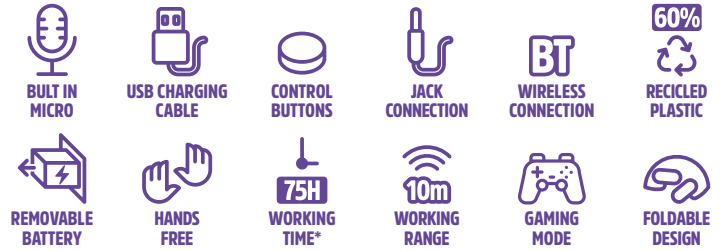

ARTICA GLACIER

STEREO HEADPHONE COMPATIBLE WITH BLUETOOTH

GIFTBOX: BLACK 8435430628760 BEIGE 8435430628784
 EXPORT CARTON: 8435430628777 8435430628791

DESCRIPTION

- Wireless circumaural (over-ear) headphones with an enveloping design and high-quality ear cushions that ensure long-lasting comfort and excellent passive noise isolation. Compatible with Bluetooth 5.4, they offer a fast and stable connection with a range of over 10 meters, optimized for a smooth experience at all times.
- Equipped with a 500 mAh battery, they provide up to 75 hours of continuous playback at 50% volume, making them an ideal choice for those seeking maximum battery life. A full charge takes approximately 2 hours via the USB-C port.
- They feature a built-in microphone for hands-free calls and direct access to voice assistants such as Siri or Google Assistant. Integrated on-ear controls allow you to manage volume, playback, and calls without touching your phone. For sustainability and maintenance reasons, the model includes a system that allows the battery to be safely removed.
- Their foldable design makes storage and transport easy, making them an excellent option to carry in a backpack or bag and use anytime.

MAIN CHARACTERISTICS

- Compatible with bluetooth 5.4
- Multipoint connection
- Control buttons
- Hands free
- Battery: 3.7V/500mAh
- Working time: 75 hours*
- Working distance: up to 10 meters
- Charging Port USB-C
- Aux in jack 3.5mm input
- Foldable design
- Frequency range: 2402-2480 MHz
- RF max output power: xxxx dBm

- Up to 75 hours of playback on a single charge
- Foldable design for easy portability
- Integrated controls and dedicated gaming mode
- Over-ear design with high-quality ear cushions
- Removable battery for maintenance and recycling