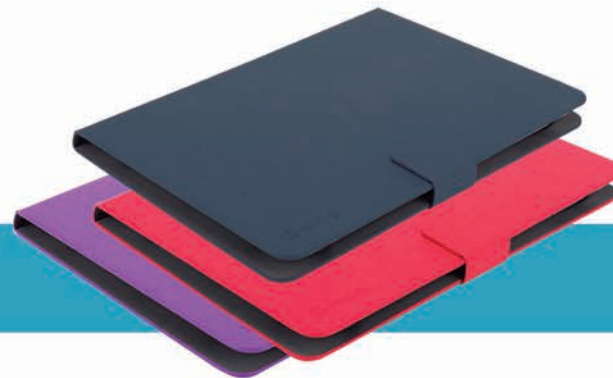

Papiro PLUS 9/10"

- 8436544949291
- 8436544948737
- 8436544949338

Universal 9-10"
Magnetique
Leatherette
26 x 20.5 x 0.5 cm
225 gr