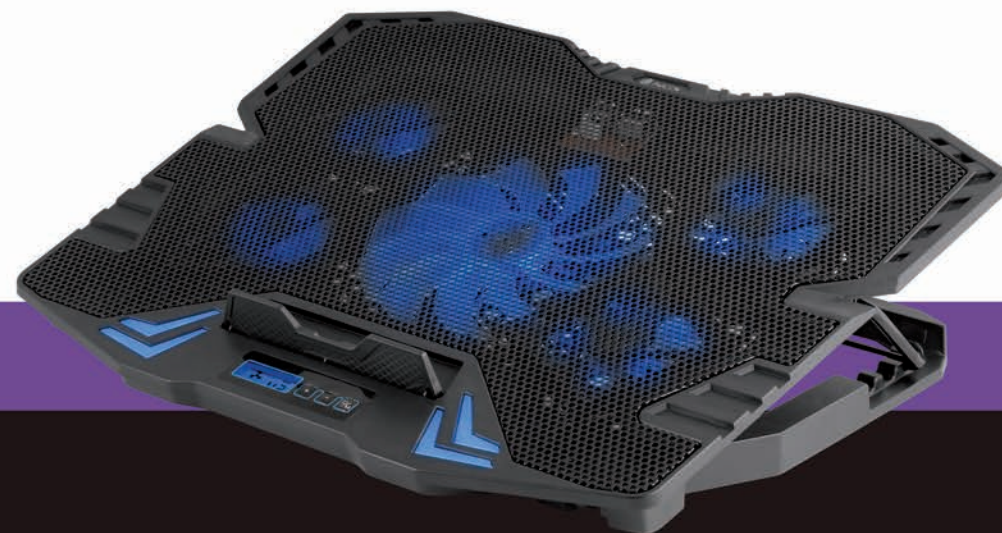

Gcx-400
8435430609417

N° Fans	5 (ultra silent)
Fan Speed	6 levels
Extra Hub	Yes (2)
Metal Mesh	Yes
LED Lights	Yes
LCD Display	Yes
Size	36.5 x 30 x 29.7 cm