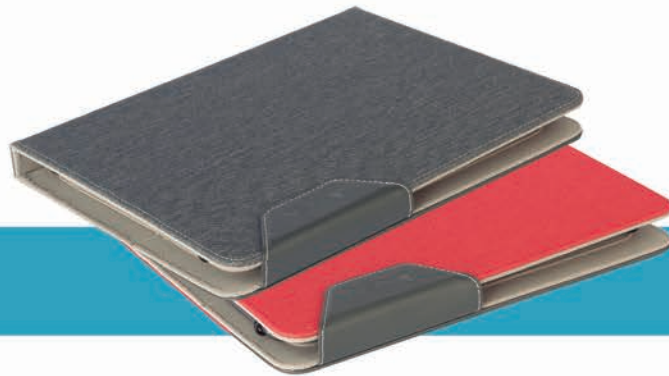

Capacity	16"
Compartments	2
Mouse DPI	1000 dpi
Mouse buttons	2 + scroll
Carrying Case Dimensions	43 x 34 x 5 cm
Carrying Case Weight	555 gr

Powercave **9/10"**
84354306100100

Capacity	Universal 9-10"
Shutting System	Magnetique
Material	Leatherette
Powerbank included	Yes (6600 mAh)
Exterior Dimensions	26 x 20 x 3 cm
Weight	430 gr