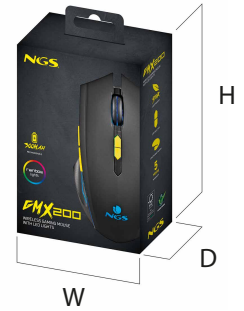

GMX 200

WIRELESS GAMING MOUSE WITH LED LIGHTS

GIFTBOX: 8435430621754
EXPORT CARTON: 8435430621761

PVP: __ €

WIRELESS

RECHARGEABLE

LIGHTWEIGHT

DPI SELECTOR

ERGONOMIC DESIGN

RAINBOW LIGHTS

DESCRIPTION

- Wireless rechargeable gaming mouse with rainbow LED light and ultra-lightweight (91 grams).
- Long lasting 300mah rechargeable battery
- Compatible with PC & Laptops / PS / Xbox/ Nintendo Switch/ Tablets & Phones
- Equipped with 6 responsive buttons and a scroll wheel for ultimate productivity and efficiency
- Features a high-performance optical sensor, fully adjustable: 800-1200-2400-3200 DPI
- Offers great precision and control
- Ergonomic design, comfortable to grip and does not fatigue after long-term use.
- Medium-sized design ideal for laptops and desktops
- Made of high-quality materials
- Uses 2.4 GHz Wireless Technology increasing freedom of movement and preventing cable tangling
- Spectacular rainbow effect lighting thanks to the seven-colour LED that provides magical ambient lighting and excellent visual effects.
- "Plug & Play" installation

MAIN CHARACTERISTICS

- Sensor	S201+HTX
- DPI max	3200 dpi
- Number of buttons	7
- Connection type	Wireless 2.4G
- Battery capacity	Rechargeable 300mAh
- Acceleration	16 G
- Tracking speed	40 ips
- USB Report Rate	125 Hz
- LED Lights	Rainbow Lights
- Weight	91 g
- Size	125x75x38.5 mm