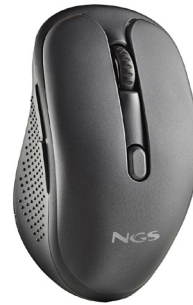

## WIRELESS RECHARGEABLE SILENT MOUSE

GIFTBOX: 8435430624250

EXPORT CARTON: 8435430624267

1200/ 1600/  
2400/ 3200 DPI

RECHARGEABLE  
600 mAh

MULTI-DEVICE

LASER

2.4 GHz  
BT 5.0 + 5.1  
2.4GHz/  
BT 5.0/ BT 5.1

SILENT BUTTONS

USB-C

W D H

### DESCRIPTION

Rechargeable laser mouse with multimode wireless connection. 2.4Ghz + Bluetooth 5.0 + Bluetooth 5.1. Enables you to connect up to 3 devices and change (pair automatically) among them.