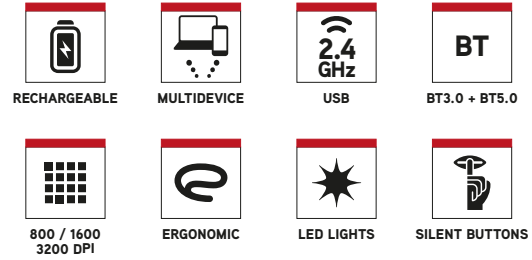

EVO KARMA

WIRELESS RECHARGEABLE MULTI-MODE ERGONOMIC MOUSE

GIFTBOX: 8435430621259
EXPORT CARTON: 8435430621266

PVP: 39.90 €

DESCRIPTION

- Rechargeable ergonomic mouse with multi-mode wireless connection and LED lights.
- 2.4GHz USB + Bluetooth 3.0 + Bluetooth 5.0.
- Enables you to connect up to 3 devices and change (pair automatically) among them.
- Silent buttons.
- Optical sensor with 800 / 1200 / 1600 / 2400 / 3200 DPI.

MAIN CHARACTERISTICS

- 2.4GHz USB + Bluetooth 3.0 + Bluetooth 5.0
- Ergonomic
- Rechargeable
- Silent buttons
- LED lights
- 800 / 1200 / 1600 / 2400 / 3200 DPI
- Metal scroll wheel + 7 buttons

PACKAGE CONTENTS

- EVO KARMA
- USB-C charging cable
- Installation guide

LOGISTIC DATA

Dimensions (mm) and weight (g)

	W	D	H	kg
- External box:	475	259	320	2850
- Package:	153	91	215	235
- Product:	123	82	76	125
- Units per pallet:	200			
- Units per box:	10			
- Boxes per pallet:	20			
- Boxes on base:	4			
- Boxes in height:	5			